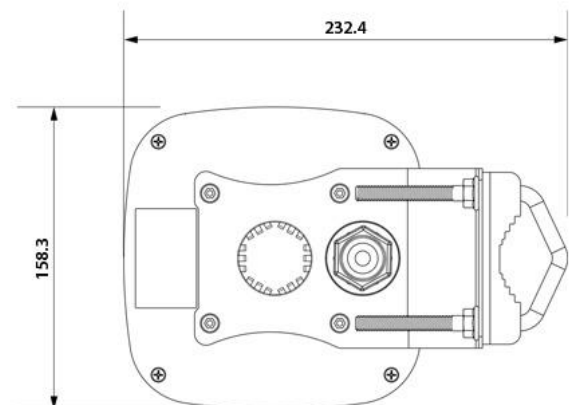

DIMENSIONS

HEADQUARTER:

Wireless Instruments sp. z o.o.

ul. Kościuszki 27

52-116 Iwiny

POLAND

sales@quwireless.com

tel 1. +48 601 366 369

tel 2. +48 577 667 761

www.quwireless.com