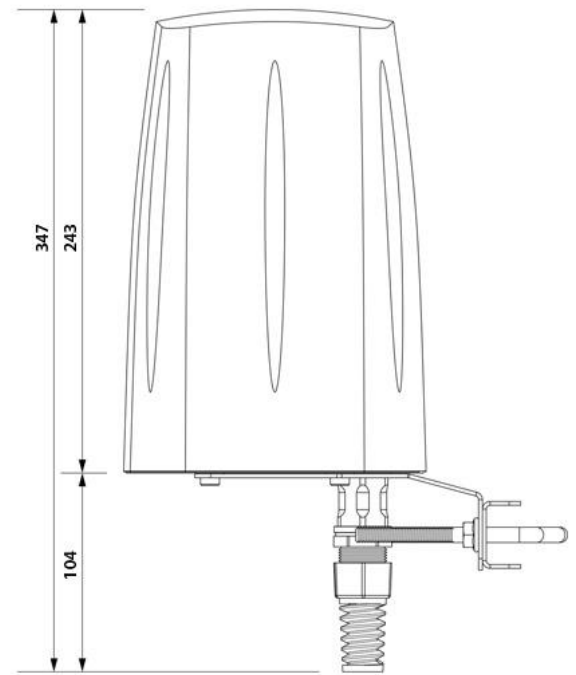

DIMENSIONS

HEADQUARTER:

Wireless Instruments sp. z o.o.

ul. Kościuszki 27

52-116 Iwiny

POLAND

sales@quwireless.com

tel 1. +48 601 366 369

tel 2. +48 577 667 761

www.quwireless.com